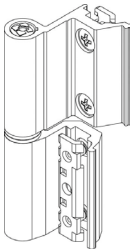

SECURITY SASH HINGES

Functions

According to the need for visible or concealed hinges and the required load capacities, any Giesse sash hinge can be used.

Online data sheet

00120U

00600N

0068101

00700

0435411

044241

Item code	Description	PROFILE CROSS - SECTION	Hand	Load capacity 2 hinges [kg]	Load capacity 3 hinges [kg]	Base Raw	Anodised Elox	Painted	Trend/Gold Brass	Pieces per pack
00120U	FLASH BASE HINGE	C001		75	85	X	X	X	X	20
00128U	FLASH BASE HINGE	C007		75	85	X	X	X	X	20
00598N	FLASH XXL HINGE	C001		160	180		X			20
00599	COVER, FLASH XXL HINGE	C001		-	-	X	X	X	X	20
00600N	BRIDGE 2 HINGE	C001-C002		90	100	X	X	X	X	20
00602N	BRIDGE 2 HINGE	C007		90	100	X	X	X	X	20
0068101	CELERA HINGE	C001 - C002 - C005		100	120	X	X	X	X	20
0068201	CELERA HINGE	C007		100	120	X	X	X	X	20
00700	FULCRA HINGE EURO GROOVE	C001		120	150	X	X	X	X	10
00701	FULCRA HINGE R40	C007-C008		120	150	X	X	X	X	10
0435411	CHIC - SASH HINGE SET	C001-C002-C003-C005-C006	RX	100	-	X				10
0435421	CHIC - SASH HINGE SET	C001-C002-C003-C005-C006	LX	100	-	X				10
044241	CHIC 130 - SASH HINGE SET	C001	RX	130	-	X				10
044242	CHIC 130 - SASH HINGE SET	C001	LX	130	-	X				10