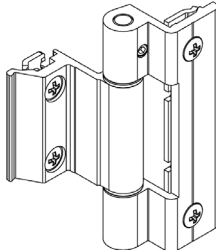

SECURITY SASH HINGES

Functions

According to the need for visible or concealed hinges and the required load capacities, any Giesse sash hinge can be used.

Online data sheet

00120U

00600N

0068101

00700

0435411

044241

Item code	Description	PROFILE CROSS - SECTION	Hand	Load capacity 2 hinges [kg]	Load capacity 3 hinges [kg]	Base Raw	Anodised Elox	Painted	Trend/Gold Brass	Pieces per pack
00120U	FLASH BASE HINGE	C001		75	85	X	X	X	X	20
00128U	FLASH BASE HINGE	C007		75	85	X	X	X	X	20
00598N	FLASH XXL HINGE	C001		160	180		X			20
00599	COVER, FLASH XXL HINGE	C001		-	-	X	X	X	X	20
00600N	BRIDGE 2 HINGE	C001-C002		90	100	X	X	X	X	20
00602N	BRIDGE 2 HINGE	C007		90	100	X	X	X	X	20
0068101	CELERA HINGE	C001 - C002 - C005		100	120	X	X	X	X	20
0068201	CELERA HINGE	C007		100	120	X	X	X	X	20
00700	FULCRA HINGE EURO GROOVE	C001		120	150	X	X	X	X	10
00701	FULCRA HINGE R40	C007-C008		120	150	X	X	X	X	10
0435411	CHIC - SASH HINGE SET	C001-C002-C003-C005-C006	RX	100	-	X				10
0435421	CHIC - SASH HINGE SET	C001-C002-C003-C005-C006	LX	100	-	X				10
044241	CHIC 130 - SASH HINGE SET	C001	RX	130	-	X				10
044242	CHIC 130 - SASH HINGE SET	C001	LX	130	-	X				10