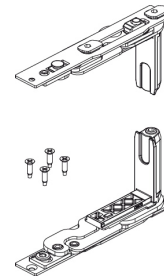

SECURITY SASH HINGES

Functions

According to the need for visible or concealed hinges and the required load capacities, any Giesse sash hinge can be used.

Online data sheet

00120U

00600N

0068101

00700

0435411

044241

Item code	Description	PROFILE CROSS - SECTION	Hand	Load capacity 2 hinges [kg]	Load capacity 3 hinges [kg]	Base Raw	Anodised Elox	Painted	Trend/Gold Brass	Pieces per pack
00120U	FLASH BASE HINGE	C001		75	85	X	X	X	X	20
00128U	FLASH BASE HINGE	C007		75	85	X	X	X	X	20
00598N	FLASH XXL HINGE	C001		160	180		X			20
00599	COVER, FLASH XXL HINGE	C001		-	-	X	X	X	X	20
00600N	BRIDGE 2 HINGE	C001-C002		90	100	X	X	X	X	20
00602N	BRIDGE 2 HINGE	C007		90	100	X	X	X	X	20
0068101	CELERA HINGE	C001 - C002 - C005		100	120	X	X	X	X	20
0068201	CELERA HINGE	C007		100	120	X	X	X	X	20
00700	FULCRA HINGE EURO GROOVE	C001		120	150	X	X	X	X	10
00701	FULCRA HINGE R40	C007-C008		120	150	X	X	X	X	10
0435411	CHIC - SASH HINGE SET	C001-C002-C003-C005-C006	RX	100	-	X				10
0435421	CHIC - SASH HINGE SET	C001-C002-C003-C005-C006	LX	100	-	X				10
044241	CHIC 130 - SASH HINGE SET	C001	RX	130	-	X				10
044242	CHIC 130 - SASH HINGE SET	C001	LX	130	-	X				10