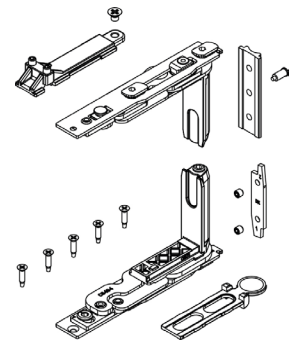

SECURITY SASH HINGES

Functions

According to the need for visible or concealed hinges and the required load capacities, any Giesse sash hinge can be used.

Online data sheet

00120U

00600N

0068101

00700

0435411

044241

Item code	Description	PROFILE CROSS - SECTION	Hand	Load capacity 2 hinges [kg]	Load capacity 3 hinges [kg]	Base Raw	Anodised Elox	Painted	Trend/Gold Brass	Pieces per pack
00120U	FLASH BASE HINGE	C001		75	85	X	X	X	X	20
00128U	FLASH BASE HINGE	C007		75	85	X	X	X	X	20
00598N	FLASH XXL HINGE	C001		160	180		X			20
00599	COVER, FLASH XXL HINGE	C001		-	-	X	X	X	X	20
00600N	BRIDGE 2 HINGE	C001-C002		90	100	X	X	X	X	20
00602N	BRIDGE 2 HINGE	C007		90	100	X	X	X	X	20
0068101	CELERA HINGE	C001 - C002 - C005		100	120	X	X	X	X	20
0068201	CELERA HINGE	C007		100	120	X	X	X	X	20
00700	FULCRA HINGE EURO GROOVE	C001		120	150	X	X	X	X	10
00701	FULCRA HINGE R40	C007-C008		120	150	X	X	X	X	10
0435411	CHIC - SASH HINGE SET	C001-C002-C003-C005-C006	RX	100	-	X				10
0435421	CHIC - SASH HINGE SET	C001-C002-C003-C005-C006	LX	100	-	X				10
044241	CHIC 130 - SASH HINGE SET	C001	RX	130	-	X				10
044242	CHIC 130 - SASH HINGE SET	C001	LX	130	-	X				10